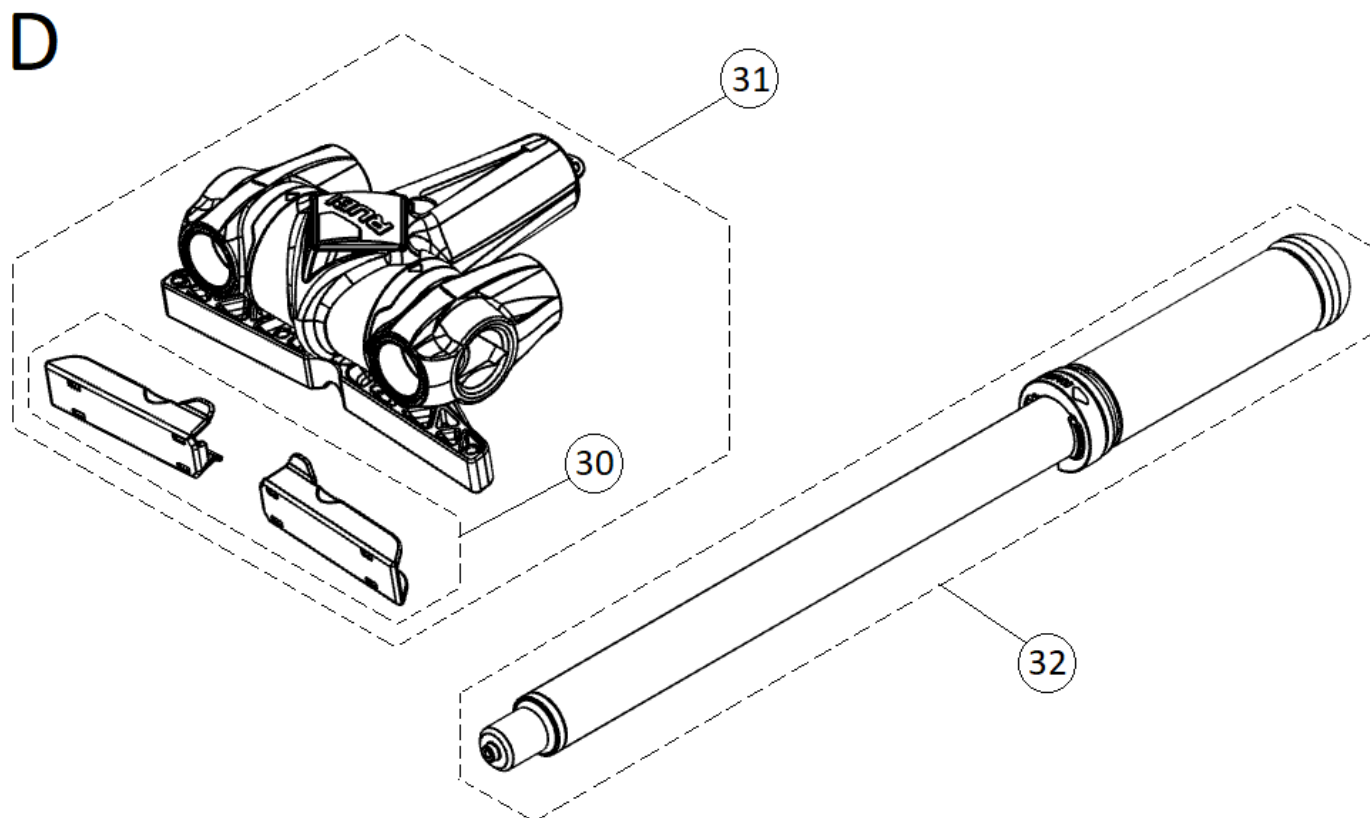

Part-list	ES	EN	Prod.
30	14872 1 REC.JUEGO PROTECTOR CERAMICA REF:14872	SP.CERAMIC PROTECTIVE SET REF:14872	
31	22876 1 REC.SEPARADOR REF:22876	SP.SEPARATOR REF:22876	
32	22092 1 REC.MANGO REF:22092	SP.RUBI HANDLE REF:22092